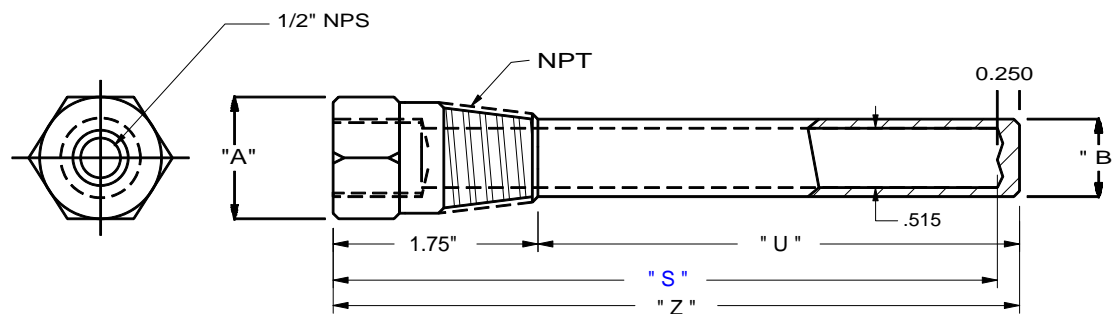

BULB THERMOWELLS

.385", .515", .718" BORE

STANDARD SIZES

SERIES- " T13 "

1/2" NPT ONLY AVAILABLE IN .385 BORE

STEM- "S"	" U "	" Z "	STEM- "S"	" U "	" Z "	N.P.T.	" A "	" B "
3.5"	2.0"	3.75"	9.5"	8.0"	9.75"	1/2"	1.0"	.500"
4.0"	2.5"	4.25"	11.5"	10.0"	11.75"	3/4"	1.125"	.750"
4.5"	3.0"	4.75"				1"	1.375"	.750"
5.5"	4.0"	5.75"				1-1/4"	1.75"	.750"
7.5"	6.0"	7.75"				1-1/2"	2.0"	.750"

STANDARD SIZES

SERIES- " T14 "

1/2" NPT ONLY AVAILABLE IN .385 BORE

STEM- "S"	" U "	" Z "	STEM- "S"	" U "	" Z "	N.P.T.	" A "	" B "
2.5"	1.0"	2.75"	12.0"	10.5"	12.25"	1/2"	1.0"	.500"
3.0"	1.5"	3.25"	15.0"	13.5"	15.25"	3/4"	1.125"	.750"
4.0"	2.5"	4.25"				1"	1.375"	.750"
6.0"	4.5"	6.25"				1-1/4"	1.75"	.750"
9.0"	7.5"	9.25"				1-1/2"	2.0"	.750"