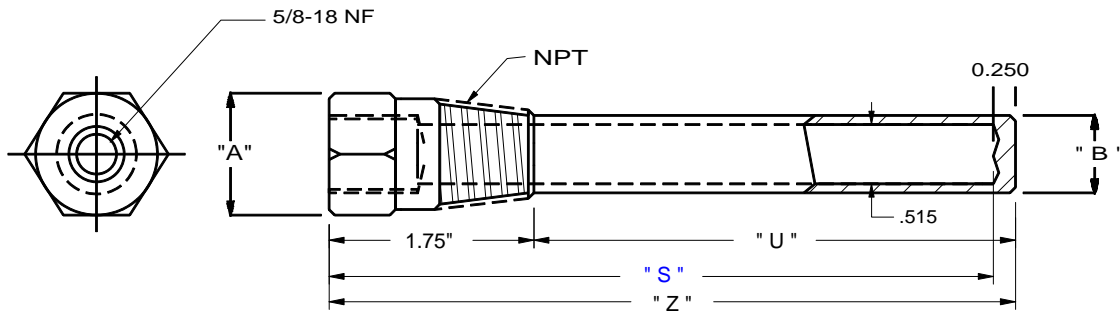

BULB THERMOWELLS

.385", .515", .718" BORE

STANDARD SIZES

SERIES- " T13 "

1/2" NPT ONLY AVAILABLE IN .385 BORE

STEM- "S"	" U "	" Z "	STEM- "S"	" U "	" Z "	N.P.T.	" A "	" B "
3.5"	2.0"	3.75"	9.5"	8.0"	9.75"	1/2"	1.0"	.500"
4.0"	2.5"	4.25"	11.5"	10.0"	11.75"	3/4"	1.125"	.750"
4.5"	3.0"	4.75"				1"	1.375"	.750"
5.5"	4.0"	5.75"				1-1/4"	1.75"	.750"
7.5"	6.0"	7.75"				1-1/2"	2.0"	.750"

STANDARD SIZES

SERIES- " T14 "

1/2" NPT ONLY AVAILABLE IN .385 BORE

STEM- "S"	" U "	" Z "	STEM- "S"	" U "	" Z "	N.P.T.	" A "	" B "
2.5"	1.0"	2.75"	12.0"	10.5"	12.25"	1/2"	1.0"	.500"
3.0"	1.5"	3.25"	15.0"	13.5"	15.25"	3/4"	1.125"	.750"
4.0"	2.5"	4.25"				1"	1.375"	.750"
6.0"	4.5"	6.25"				1-1/4"	1.75"	.750"
9.0"	7.5"	9.25"				1-1/2"	2.0"	.750"