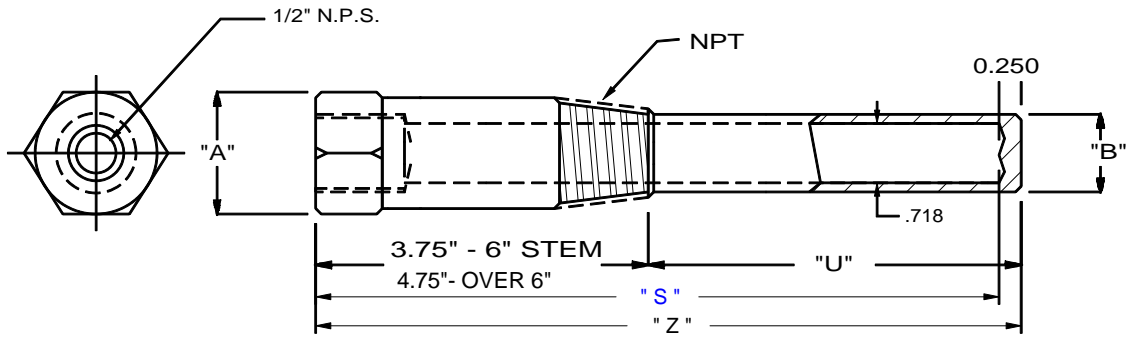

BULB THERMOWELLS

.385", .515", .718" BORE

STANDARD SIZES

SERIES- " T15 "

STEM- "S"	" U "	" Z "
6.0"	2.5"	6.25"
9.0"	5.5"	9.25"
12.0"	7.5"	12.25"
15.0"	10.5"	15.25"
18.0"	13.5"	18.25"

STEM- "S"	" U "	" Z "
21.0"	16.5"	21.25"
24.0"	19.5"	24.25"

N.P.T.	" A "	" B "
3/4"	1.125"	.879"
1"	1.375"	1.10"
1-1/4"	1.75"	1.10"
1-1/2"	2.0"	1.10"

SERIES- " T16 "

STANDARD SIZES

STEM- "S"	" U "	" Z "
3.5"	2.25"	4.25"
6.0"	4.75"	6.75"
9.0"	7.75"	9.75"

N.P.T.	" A "	" B "
3/4"	1.50"	.625"
1"	1.50"	.625"
1-1/4"	1.75"	.625"
1-1/2"	2.0"	.625"