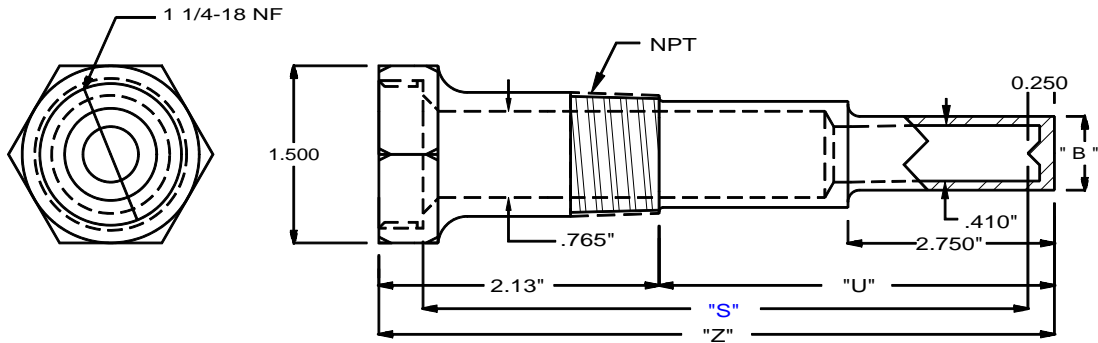

BULB THERMOWELLS

.385", .515", .718" BORE

STANDARD SIZES

SERIES- " T15 "

STEM- "S"	" U "	" Z "
6.0"	2.5"	6.25"
9.0"	5.5"	9.25"
12.0"	7.5"	12.25"
15.0"	10.5"	15.25"
18.0"	13.5"	18.25"

STEM- "S"	" U "	" Z "
21.0"	16.5"	21.25"
24.0"	19.5"	24.25"

N.P.T.	" A "	" B "
3/4"	1.125"	.879"
1"	1.375"	1.10"
1-1/4"	1.75"	1.10"
1-1/2"	2.0"	1.10"

SERIES- " T16 "

STANDARD SIZES

STEM- "S"	" U "	" Z "
3.5"	2.25"	4.25"
6.0"	4.75"	6.75"
9.0"	7.75"	9.75"

N.P.T.	" A "	" B "
3/4"	1.50"	.625"
1"	1.50"	.625"
1-1/4"	1.75"	.625"
1-1/2"	2.0"	.625"