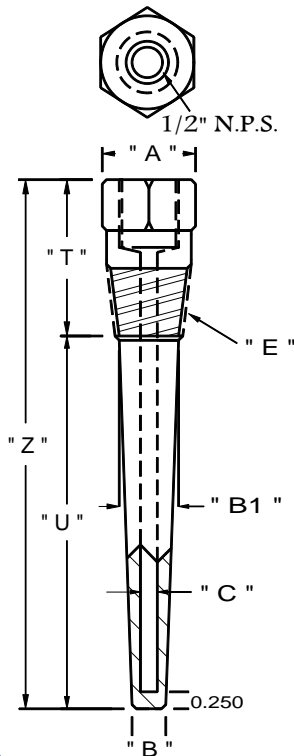

SENSOR THERMOWELLS

THREADED - STRAIGHT, BARSTOCK

PART NO.	" A " * HEX SIZE	" B " WELL DIA.	" C " BORE	" E " N.P.T.	" T " STANDARD
110S	1.38"	.88"	.500"	1"	1.75"
111S	1.38"	.88"	.437"	1"	1.75"
112S	1.38"	.75"	.390"	1"	1.75"
113S	1.38"	.62"	.265"	1"	1.75"
114S	1.12"	.88"	.500"	3/4"	1.75"
115S	1.12"	.75"	.437"	3/4"	1.75"
116S	1.12"	.75"	.390"	3/4"	1.75"
117S	1.12"	.62"	.265"	3/4"	1.75"
118S	1.00"	.57"	.390"	1/2"	1.75"
119S	1.00"	.57"	.265"	1/2"	1.75"
120S	1.75"	1.0"	.500"	1-1/4"	2.50"
121S	1.75"	1.0"	.390"	1-1/4"	2.50"
122S	2.00"	1.0"	.500"	1-1/2"	2.50"
123S	2.00"	1.0"	.390"	1-1/2"	2.50"
124S	1.75"	.88"	.265"	1-1/4"	2.50"
125S	2.00"	.88"	.265"	1-1/2"	2.50"

* WRENCH FLATS MAY BE MACHINED ON ROUND STOCK IF HEX STOCK IS NOT AVAILABLE

HOW TO ORDER:

PART NO.	MATERIAL (SEE TABLE)	LENGTH " U "	LENGTH " T " IF DIFFERENT FROM STD.	OPTIONS AS REQUIRED
----------	-------------------------	--------------	--	------------------------

THREADED - TAPERED, BARSTOCK

PART NO.	" A " * HEX SIZE	" B " WELL DIA.	" B1 " WELL DIA.	" C " BORE	" E " N.P.T.	" T " STANDARD
110T	1.38"	.88"	1.0"	.500"	1"	1.75"
111T	1.38"	.88"	1.0"	.437"	1"	1.75"
112T	1.38"	.75"	1.0"	.390"	1"	1.75"
113T	1.38"	.62"	1.0"	.265"	1"	1.75"
114T	1.12"	.88"	1.0"	.500"	3/4"	1.75"
115T	1.12"	.75"	.88"	.437"	3/4"	1.75"
116T	1.12"	.75"	.88"	.390"	3/4"	1.75"
117T	1.12"	.62"	.75"	.265"	3/4"	1.75"
118T	1.00"	.50"	.57"	.390"	1/2"	1.75"
119T	1.00"	.50"	.57"	.265"	1/2"	1.75"
120T	1.75"	1.0"	1.38"	.500"	1-1/4"	2.50"
121T	1.75"	1.0"	1.38"	.390"	1-1/4"	2.50"
122T	2.00"	1.0"	1.38"	.500"	1-1/2"	2.50"
123T	2.00"	1.0"	1.38"	.390"	1-1/2"	2.50"
124T	1.75"	.88"	1.38"	.265"	1-1/4"	2.50"
125T	2.00"	.88"	1.38"	.265"	1-1/2"	2.50"