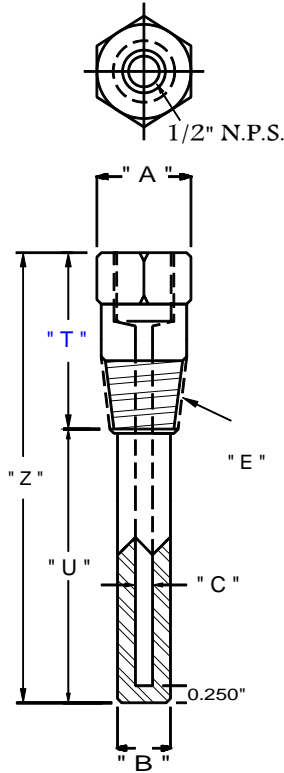

SENSOR THERMOWELLS

THREADED - STRAIGHT, BARSTOCK

PART NO.	" A " * HEX SIZE	" B " WELL DIA.	" C " BORE	" E " N.P.T.	" T " STANDARD
110S	1.38"	.88"	.500"	1"	1.75"
111S	1.38"	.88"	.437"	1"	1.75"
112S	1.38"	.75"	.390"	1"	1.75"
113S	1.38"	.62"	.265"	1"	1.75"
114S	1.12"	.88"	.500"	3/4"	1.75"
115S	1.12"	.75"	.437"	3/4"	1.75"
116S	1.12"	.75"	.390"	3/4"	1.75"
117S	1.12"	.62"	.265"	3/4"	1.75"
118S	1.00"	.57"	.390"	1/2"	1.75"
119S	1.00"	.57"	.265"	1/2"	1.75"
120S	1.75"	1.0"	.500"	1-1/4"	2.50"
121S	1.75"	1.0"	.390"	1-1/4"	2.50"
122S	2.00"	1.0"	.500"	1-1/2"	2.50"
123S	2.00"	1.0"	.390"	1-1/2"	2.50"
124S	1.75"	.88"	.265"	1-1/4"	2.50"
125S	2.00"	.88"	.265"	1-1/2"	2.50"

* WRENCH FLATS MAY BE MACHINED ON ROUND STOCK IF HEX STOCK IS NOT AVAILABLE

HOW TO ORDER:

PART NO.	MATERIAL (SEE TABLE)	LENGTH " U "	LENGTH " T " IF DIFFERENT FROM STD.	OPTIONS AS REQUIRED
----------	-------------------------	--------------	--	------------------------

THREADED - TAPERED, BARSTOCK

PART NO.	" A " * HEX SIZE	" B " WELL DIA.	" B1 " WELL DIA.	" C " BORE	" E " N.P.T.	" T " STANDARD
110T	1.38"	.88"	1.0"	.500"	1"	1.75"
111T	1.38"	.88"	1.0"	.437"	1"	1.75"
112T	1.38"	.75"	1.0"	.390"	1"	1.75"
113T	1.38"	.62"	1.0"	.265"	1"	1.75"
114T	1.12"	.88"	1.0"	.500"	3/4"	1.75"
115T	1.12"	.75"	.88"	.437"	3/4"	1.75"
116T	1.12"	.75"	.88"	.390"	3/4"	1.75"
117T	1.12"	.62"	.75"	.265"	3/4"	1.75"
118T	1.00"	.50"	.57"	.390"	1/2"	1.75"
119T	1.00"	.50"	.57"	.265"	1/2"	1.75"
120T	1.75"	1.0"	1.38"	.500"	1-1/4"	2.50"
121T	1.75"	1.0"	1.38"	.390"	1-1/4"	2.50"
122T	2.00"	1.0"	1.38"	.500"	1-1/2"	2.50"
123T	2.00"	1.0"	1.38"	.390"	1-1/2"	2.50"
124T	1.75"	.88"	1.38"	.265"	1-1/4"	2.50"
125T	2.00"	.88"	1.38"	.265"	1-1/2"	2.50"