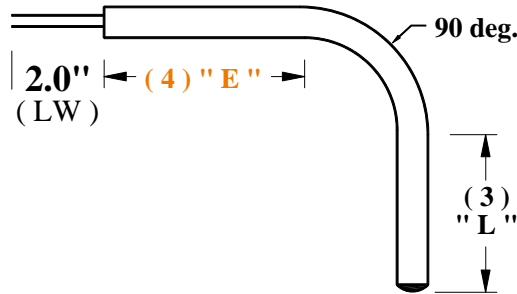

THERMOCOUPLES

SERIES 155 SHEATHED THERMOCOUPLE

Compacted Magnesium Oxide Insulation

HOW TO ORDER

155 - (1) Calibration & Configuration - (2) Size & Sheath - (3) Length in Inches - (4) Extension length - (5) Options as required
(Example- 14.5")

(1) Calibration & Configuration

Code	Calibration	Configuration
1TG	" T "	Grounded
1TU	Copper / Constantan	UnGrounded
1JG		" J "
1JU	Iron / Constantan	UnGrounded
1KG		" K "
1KU	Chromel / Alumel	UnGrounded
1EG		" E "
1EU	Chromel / Constantan	UnGrounded
2TG		" T "
2TU	Dual Element	UnGrounded
2JG	" J "	Grounded
2JU	Dual Element	UnGrounded
2KG	" K "	Grounded
2KU	Dual Element	UnGrounded
2EG	" E "	Grounded
2EU	Dual Element	UnGrounded

(2) Size & Sheath

Code	Dia.	Sheath Material
020	.125"	304 Stainless Steel
021		316 Stainless Steel
022		Inconel 600
030	.188"	304 Stainless Steel
031		316 Stainless Steel
032		Inconel 600
040	.250"	304 Stainless Steel
041		316 Stainless Steel
042		Inconel 600
050	.312"	304 Stainless Steel
051		316 Stainless Steel
052		Inconel 600
060	.375"	304 Stainless Steel
061		316 Stainless Steel
062		Inconel 600
080	.500"	304 Stainless Steel
081		316 Stainless Steel
082		Inconel 600

(5) Optional Adjustable Fittings

Code	Thread	Material
SA2	1/8" NPT	Stainless Steel
BA2	Max. .250" Dia.	Brass
SA4	1/4" NPT	Stainless Steel
BA4	Max. .375" Dia.	Brass
SA6	3/8" NPT	Stainless Steel
BA6		Brass
SA8	1/2" NPT	Stainless Steel
BA8		Brass